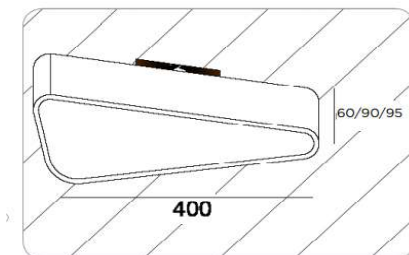

Dimension diagram