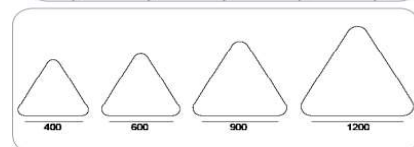

Dimension diagram